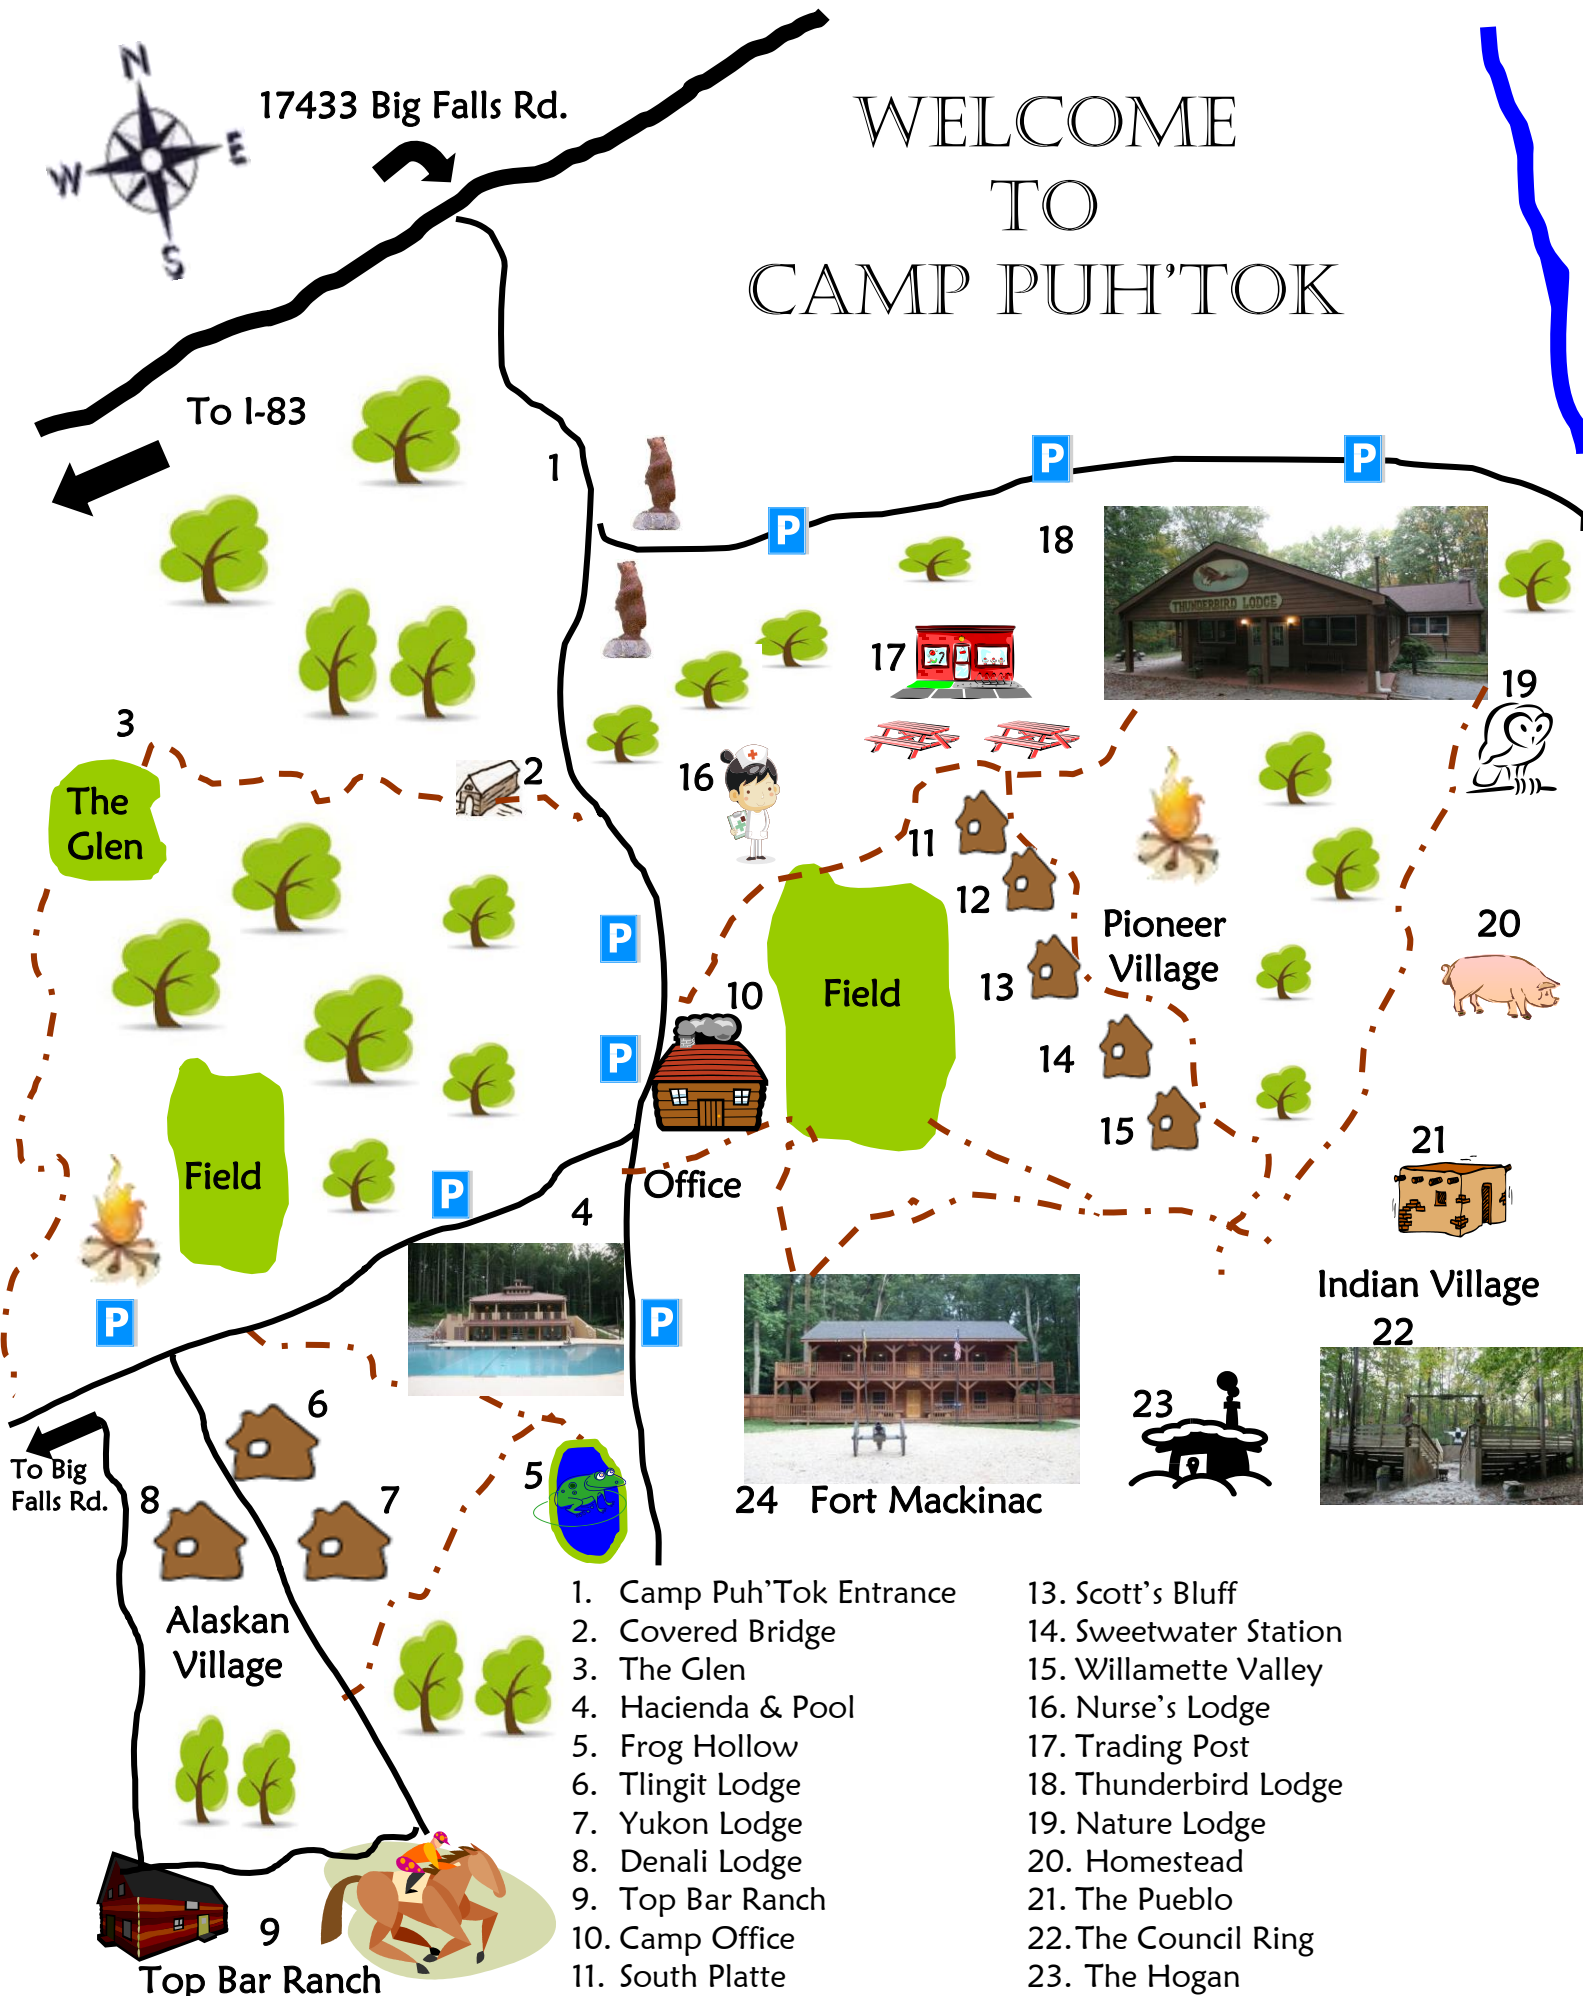

# WELCOME TO CAMP PUH'TOK

- 1. Camp Puh'Tok Entrance
- 2. Covered Bridge
- 3. The Glen
- 4. Hacienda & Pool
- 5. Frog Hollow
- 6. Tlingit Lodge
- 7. Yukon Lodge
- 8. Denali Lodge
- 9. Top Bar Ranch
- 10. Camp Office
- 11. South Platte
- 12. Chimney Rock
- 13. Scott's Bluff
- 14. Sweetwater Station
- 15. Willamette Valley
- 16. Nurse's Lodge
- 17. Trading Post
- 18. Thunderbird Lodge
- 19. Nature Lodge
- 20. Homestead
- 21. The Pueblo
- 22. The Council Ring
- 23. The Hogan
- 24. Fort Mackinac